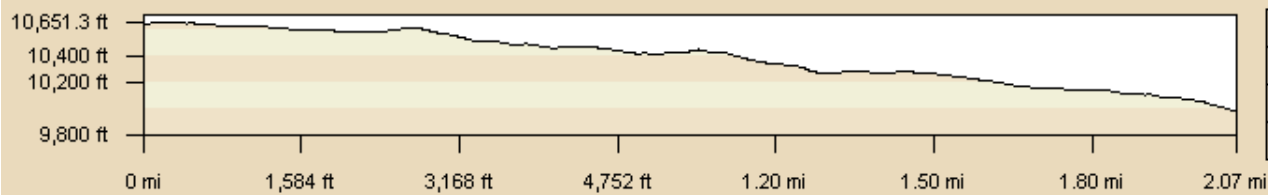

Sandia Crest Trail North

Lin Dist:	2.1 mi
Climb Dist:	2,730.3 ft
Desc Dist:	1.6 mi
Terr Dist:	2.1 mi

Survey Trail

Lin Dist:	2.0 mi
Climb Dist:	1.4 mi
Desc Dist:	3,364.6 ft
Terr Dist:	2.0 mi