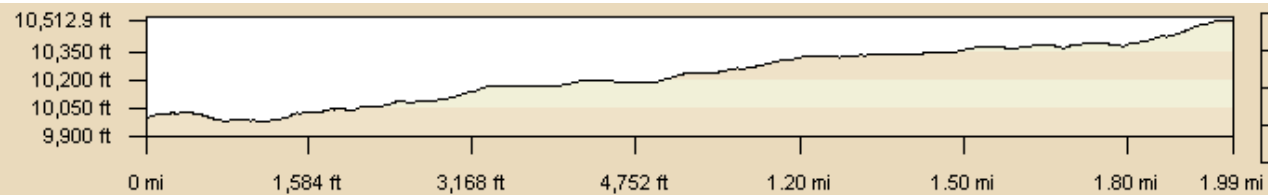

Sandia Crest Trail North

Lin Dist:	2.1 mi
Climb Dist:	2,730.3 ft
Desc Dist:	1.6 mi
Terr Dist:	2.1 mi

Survey Trail

Lin Dist:	2.0 mi
Climb Dist:	1.4 mi
Desc Dist:	3,364.6 ft
Terr Dist:	2.0 mi